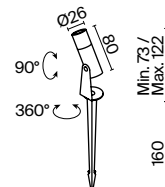

4 ☐ **O050FL-L2W3K**
☒ **O050FL-L2GF3K**

LED 2Вт 80лм
t° 3000K >80Ra 65°
IP 65