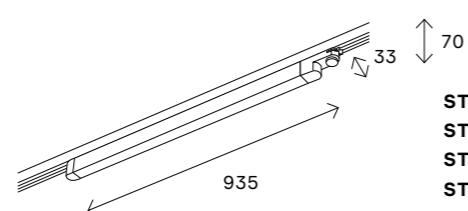

ST663.436.40
ST663.446.40
ST663.536.40
ST663.546.40

артикул	мощность, W	световой поток, LM	цветовая температура, K	коэфф. цвето-передачи, RA	угол рассеивания, °
■ ST663.436.20	led × 20	1600	3000	>90	120
■ ST663.446.20	led × 20	1600	4000	>90	120
□ ST663.536.20	led × 20	1600	3000	>90	120
□ ST663.546.20	led × 20	1600	4000	>90	120
■ ST663.436.40	led × 40	3200	3000	>90	120
■ ST663.446.40	led × 40	3200	4000	>90	120
□ ST663.536.40	led × 40	3200	3000	>90	120
□ ST663.546.40	led × 40	3200	4000	>90	120

136
трекфазная трековая система