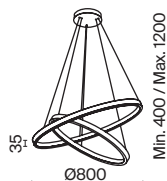

17 ☐ **MOD058PL-L74W3K**
☐ **MOD058PL-L74B3K**
☐ **MOD058PL-L74BS3K**

LED 88 Вт 5200 лм
t° 3000K >80Ra 120°
IP 20