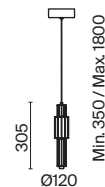

1 MOD308PL-L9CG3K MOD308PL-L9GR3K MOD308PL-L9CH3K MOD308PL-L9GN3K	2 MOD308WL-L9CG3K MOD308WL-L9GR3K MOD308WL-L9CH3K

LED 8Вт 800лм
t° 3000K >80Ra 180°
IP 20

LED 8Вт 800лм
t° 3000K >80Ra 180°
IP 20