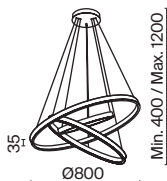

15 ☐ **MOD058PL-L100W3K**
☐ **MOD058PL-L100B3K**
☐ **MOD058PL-L100BS3K**

LED 115 Вт 6100 лм
t° 3000K >80Ra 120°
IP 20