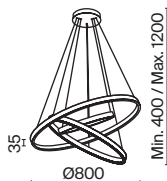

16 ☐ **MOD058PL-L100W4K**
☐ **MOD058PL-L100B4K**
☐ **MOD058PL-L100BS4K**

LED 115 Вт 6100 лм
t° 4000K >80Ra 120°
IP 20