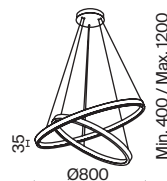

18 ☐ **MOD058PL-L74W4K**
☐ **MOD058PL-L74B4K**
☐ **MOD058PL-L74BS4K**

LED 88 Вт 5200 лм
t° 4000K >80Ra 120°
IP 20